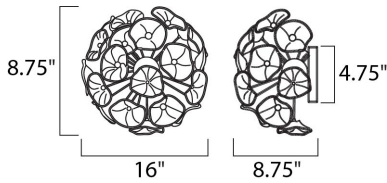

MEASUREMENTS

DIMENSION : 16.5" W x 8.75" H x 8.75" Ext
 MAX OAH : 4.75" W x 4.75" H
 CANOPY : 4.75" W x 4.75" H
 HANGING WEIGHT : 7.71 lb

LAMPING

INPUT VOLTAGE : 120V
 LUMENS : 4,000 Rated
 BULB : 8 x 40W Xenon G9 , 320W Total
 BULB INCLUDED : (Included)
 DIMMABLE : Yes
 COLOR_TEMP : 2900K